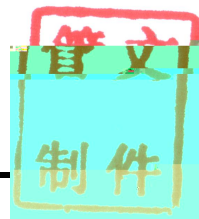

Absolute Maximum Ratings:

Parameter	Symbol	Min.	Max.	Unit

Characteristics **Ta=25** unless otherwise noted

Key Materials

Pin Description: